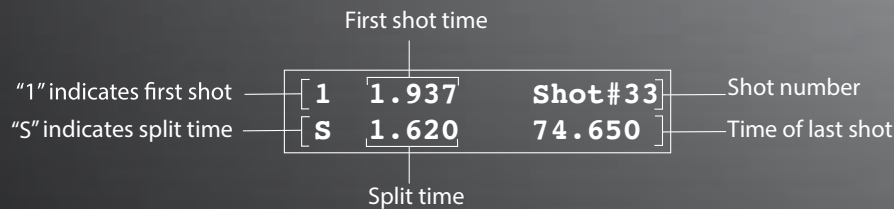

STRIKE DATA

2019

(626) 531-2308
info@taccrow.com
www.taccrow.com

TAC Crew LLC
1822 E. Route 66 STE A #211
Glendora, CA 91740

@TACCrewLLC