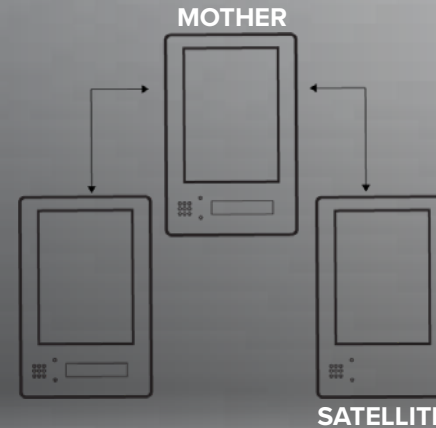

The shooter's strike data of all the networked targets are sent, collected and ready for review on the mother units back-lit LCD screen.